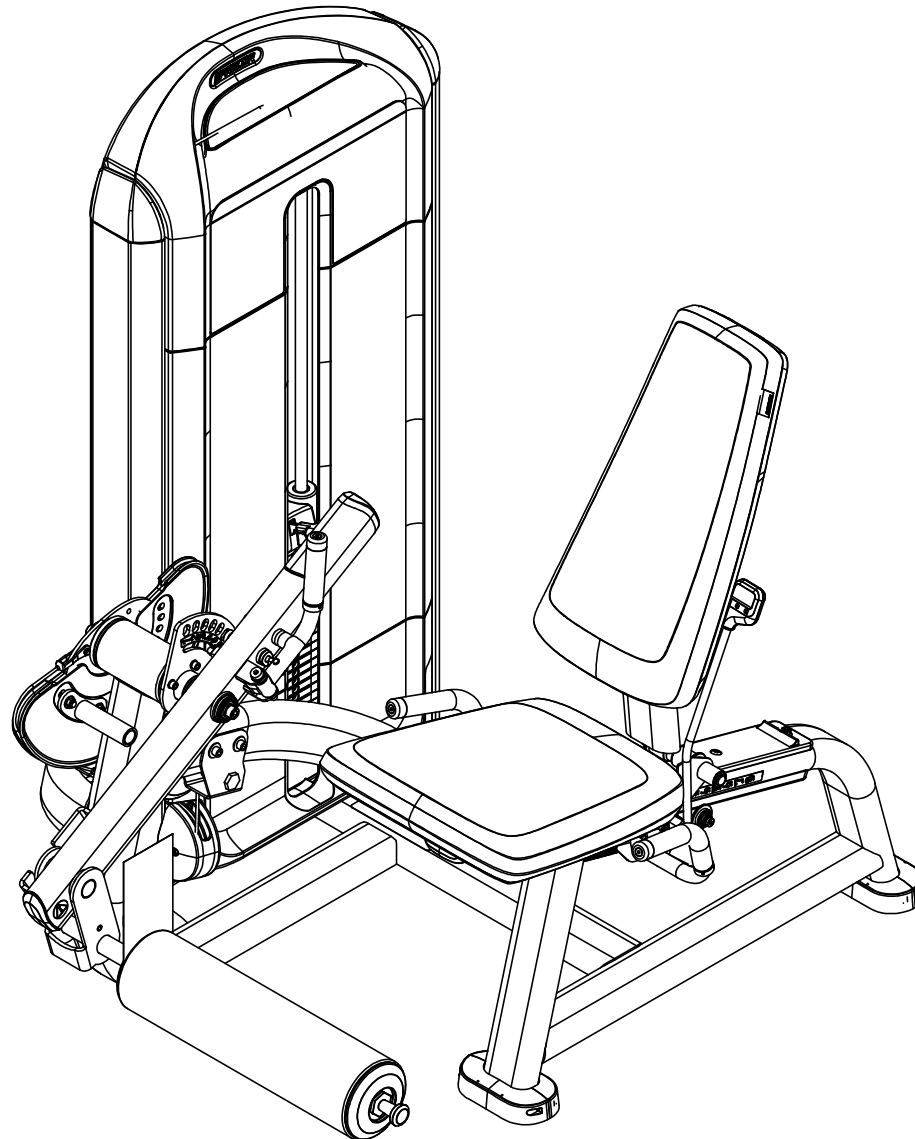

PRODUCT:

DSL605, LEG EXTENSION

PRECOR®

DRWN BY	11.19.13	KAW	SIZE	PAGE	OF	DWG. NO.	SUBREV
CS	10.21.13	BG	A	1	4	CW39066-101	C

3

2

1

3